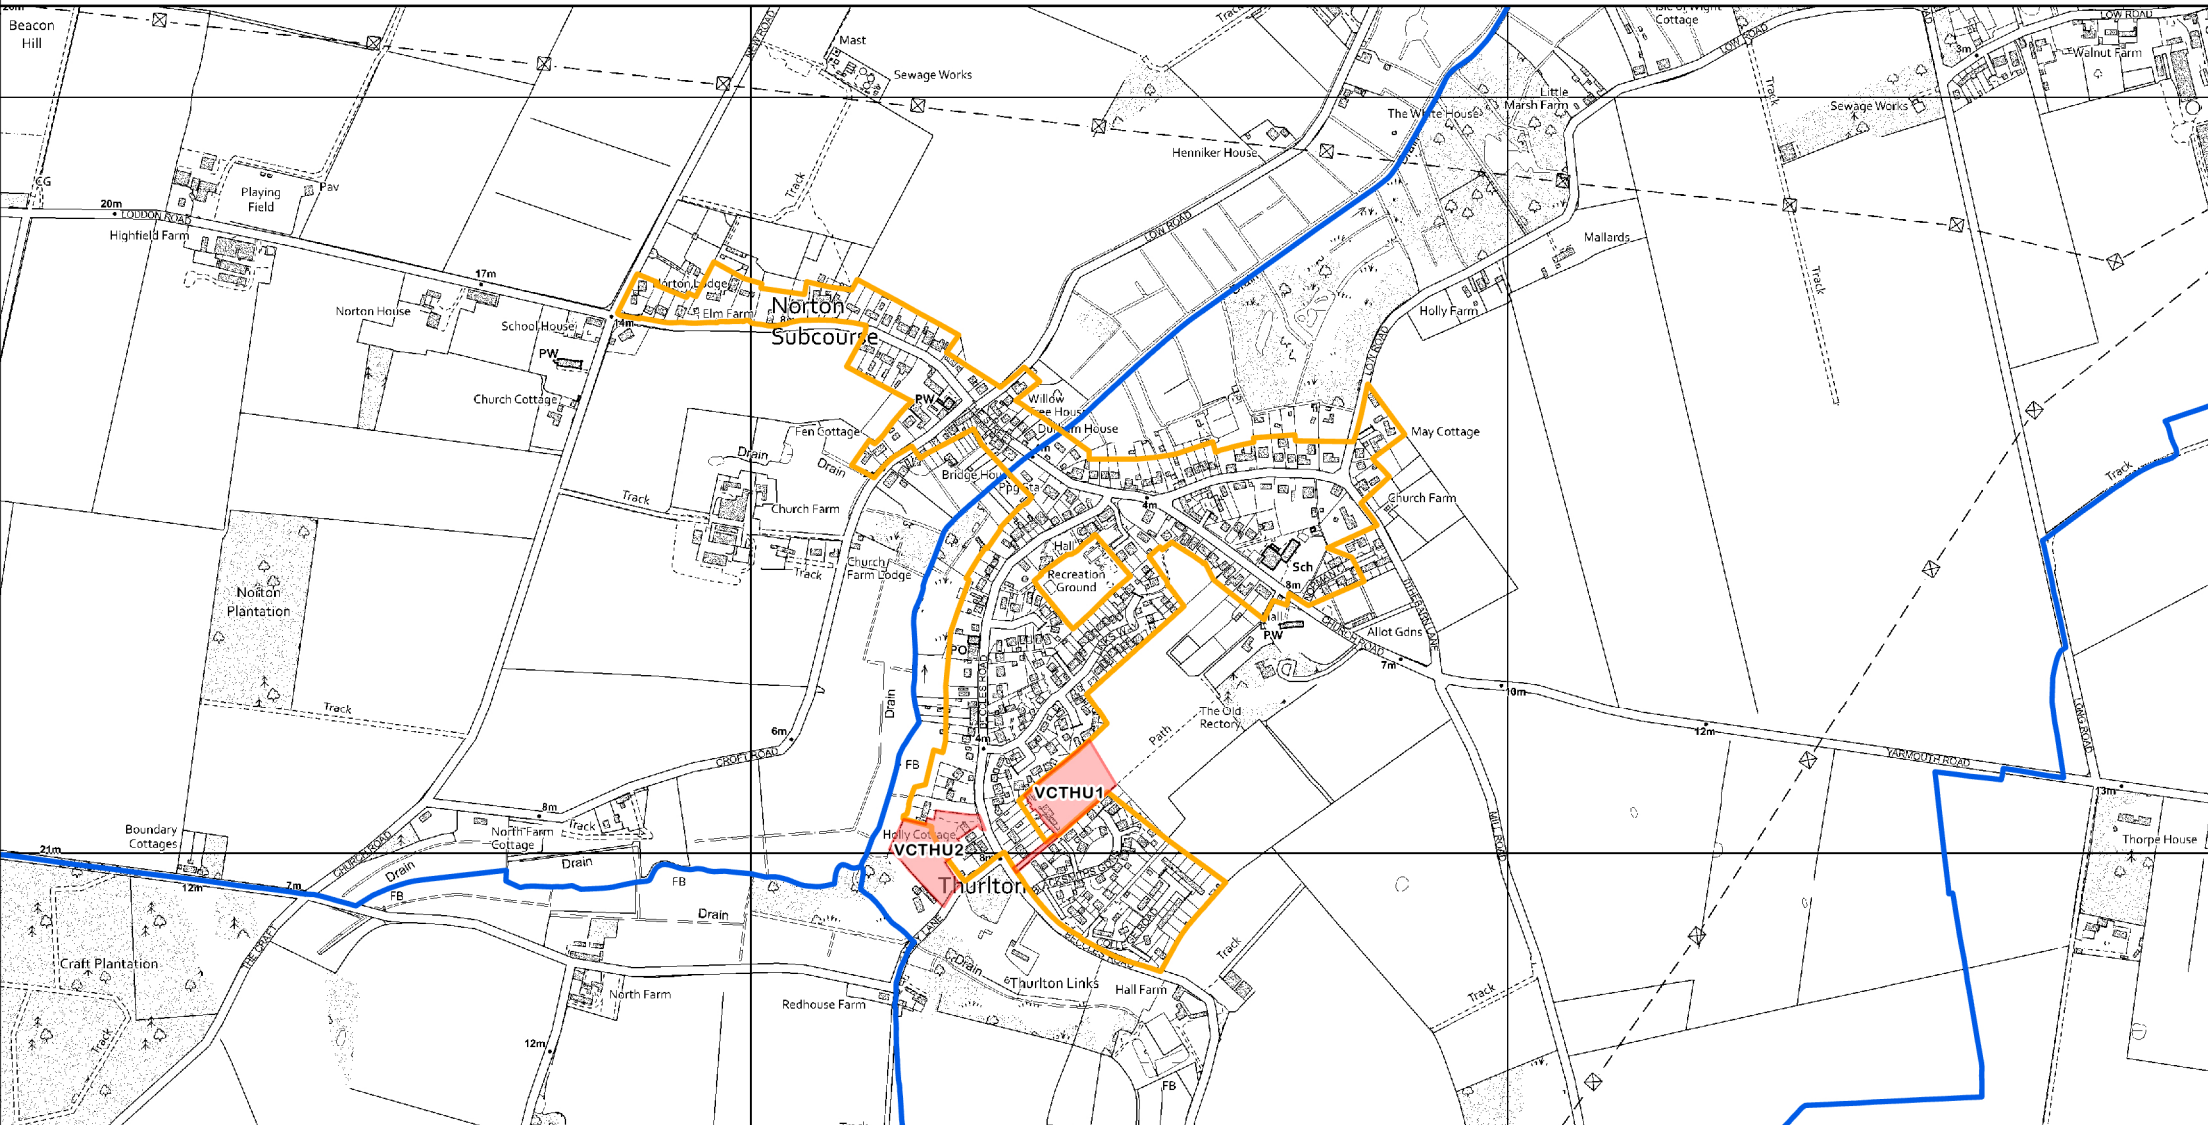

Thurlton and Norton Subcourse

Legend

-  Allocation
-  Parish Boundary
-  Settlement Limit